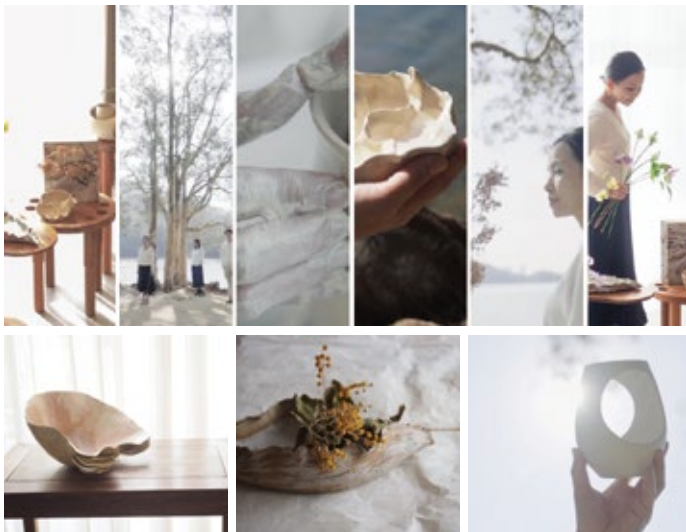

Floral Art

花
與
器
·
一
日
一
花

AESTHETIC CREATIONS

Ambience Venue Styling

Senses

Smile ™

米炊
KOMETAKI

Tea @ Treat 
人在茶葉間

阿不
點心·私房菜

AESTHETIC CREATIONS

Exhibition Curation

「對話 - 器與花」陶藝 · 花藝展覽 - 花藝篇
DIALOGUE
Pottery x Flower Exhibition - Flower Chapter
Watch More : www.bit.ly/3DIfehX

花 · 器 · 茶 - 美的尋覓
In Praise of Beauty
2020 Curator and Exhibitor of Ceramic,
Floral & Tea Exhibition
Learn More : www.bit.ly/3X6xfCg